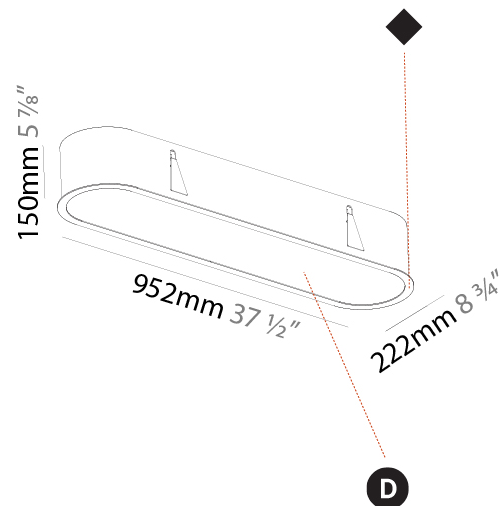

Series: Smoothy
Subseries: Smoothline
Brand: Prolicht
Division: Architectural
Mounting Type: Recessed
Mounting Location: Ceiling
Subcategory: Ambient

PHYSICAL

Shape: Oval
Length (mm): 952
Length (in): 37 1/2
Width (mm): 222
Width (in): 8 3/4
Depth (mm): 150
Depth (in): 5 7/8
Ceiling Thickness (mm): 10 / 12.5 / 15 / 25
Ceiling Thickness (in): 3/8 or 1/2 or 9/16 or 1
Min. Recessing Depth (mm): 160
Min. Recessing Depth (in): 6 5/16
Light Distribution: Direct
Weight (kg): 5.93
Weight (lbs): 13.05
Diffuser: PMMA - Opal or Micro-Prism
Fixture Finish: SSR / BKV / CWI / CRY / HAB / LAG / UFT / ITA / RUA / RUR / MIC / FTG / MYG / TWT / LOD / PUS / FRO / FUP / KIA / POP / BLS / SPG / MEY / GOH / GUM / CHC / COM / ABZ / JAG / OBR / MOS / ROR
Fixture Material: Extruded Aluminum / Steel
Cut-out Measurements: 935mm / 36 13/16" x 205mm / 8 1/16"

ELECTRICAL

Lamp Type: LED (Zhaga Standard)
Input Wattage (W): 31.9
Total Output Wattage (W): 27
Dimming: Tri-Mode (Non-Dimming and Phase Dimming (120Vac only) and 0-10V Dimming)
Driver Included: Yes
Driver Location: Integrated
Driver Type: Constant Current - Universal
Driver Class: Class 2
Input Voltage (V): 120 - 277
Constant Current (MA): 500

LED

Color Temperature (°K): 3000 / 3500 / 4000
Max. Delivered Lumen (lm): 2140 / 2303 / 2350
CRI: >80 CRI
Lamp Life (hrs): 50000

OPTICAL

RATINGS AND CERTIFICATIONS

Certified By: Certified for North American Standards
IP rating: IP20

PROJECT
TYPE
SPECIFIER
QUANTITY
DATE