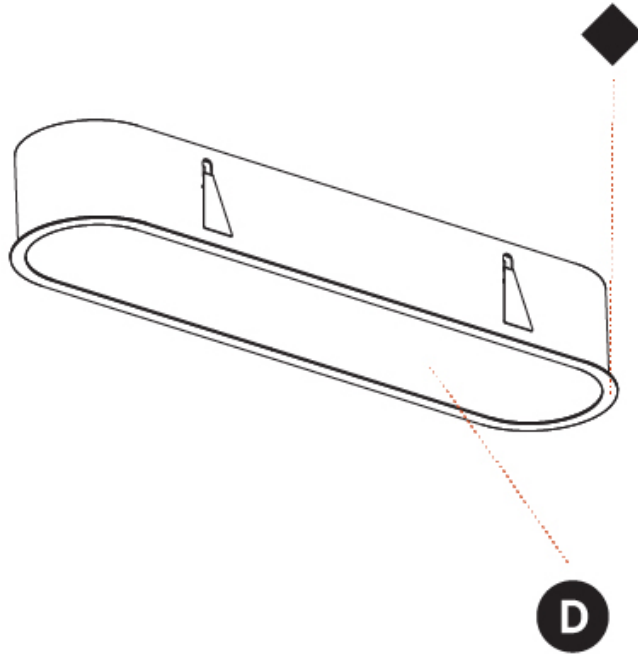

SMOOTHLINE RECESSED

A37756-

PROJECT _____

TYPE _____

SPECIFIER _____

QUANTITY _____

DATE _____

A