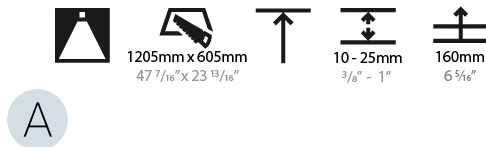

PHYSICAL

Shape: Square
Length (mm): 1222
Length (in): 48 7/8
Width (mm): 622
Width (in): 24 1/2
Height (mm): 150
Height (in): 5 7/8
Ceiling Thickness (mm): 10 / 12.5 / 15 / 25
Ceiling Thickness (in): 3/8 or 1/2 or 9/16 or 1
Min. Recessing Depth (mm): 160
Min. Recessing Depth (in): 6 5/16
Light Distribution: Direct
Weight (kg): 24.4
Weight (lbs): 53.68
Diffuser: PMMA - Opal or Micro-Prism
Fixture Finish: SSR / BKV / CWI / CRY / HAB / LAG / UFT / ITA / RUA / RUR / MIC / FTG / MYG / TWT / LOD / PUS / FRO / FUP / KIA / POP / BLS / SPG / MEY / GOH / GUM / CHC / COM / ABZ / JAG / OBR / MOS / ROR
Fixture Material: Extruded Aluminum / Steel
Cut-out Measurements: 1205mm / 47 7/16" x 605mm / 23 13/16"

ELECTRICAL

Lamp Type: LED (Zhaga Standard)
Input Wattage (W): 108.9
Total Output Wattage (W): 99
Dimming: Non-Dimmable
Driver Included: Yes
Driver Location: Integrated
Driver Type: Constant Current - Universal
Driver Class: Class 2
Input Voltage (V): 120 - 277
Constant Current (MA): 350
Upon Request: (Not included - see components) Integral: 0-10Vdc dimming / Phase dimming 120Vac only

LED

Color Temperature (°K): 3000 / 3500 / 4000
Max. Delivered Lumen (lm): 11050 / 11221 / 11450
CRI: >80 CRI
Efficiency (%): 0.827
Lamp Life (hrs): 50000

OPTICAL

RATINGS AND CERTIFICATIONS

Certified By: Certified for North American Standards
IP rating: IP20