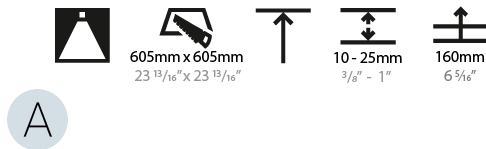

PHYSICAL

Shape: Square
Length (mm): 622
Length (in): 24 1/2
Width (mm): 622
Width (in): 24 1/2
Height (mm): 150
Height (in): 5 7/8
Ceiling Thickness (mm): 10 / 12.5 / 15 / 25
Ceiling Thickness (in): 3/8 or 1/2 or 9/16 or 1
Min. Recessing Depth (mm): 160
Min. Recessing Depth (in): 6 5/16
Light Distribution: Direct
Weight (kg): 12.317
Weight (lbs): 27.10
Diffuser: PMMA - Opal or Micro-Prism
Fixture Finish: SSR / BKV / CWI / CRY / HAB / LAG / UFT / ITA / RUA / RUR / MIC / FTG / MYG / TWT / LOD / PUS / FRO / FUP / KIA / POP / BLS / SPG / MEY / GOH / GUM / CHC / COM / ABZ / JAG / OBR / MOS / ROR
Fixture Material: Extruded Aluminum / Steel
Cut-out Measurements: 605mm / 23 13/16" x 605mm / 23 13/16"

ELECTRICAL

Lamp Type: LED (Zhaga Standard)
Input Wattage (W): 55
Total Output Wattage (W): 49.7
Dimming: Non-Dimmable
Driver Included: Yes
Driver Location: Integrated
Driver Type: Constant Current - Universal
Driver Class: Class 2
Input Voltage (V): 120 - 277
Constant Current (MA): 350
Upon Request: (Not included - see components) Integral: 0-10Vdc dimming / Phase dimming 120Vac only

LED

Color Temperature (°K): 3000 / 3500 / 4000
Max. Delivered Lumen (lm): 5520 / 5606 / 5720
Nominal Lumen (lm): 6680lm
CRI: >80 CRI
Efficiency (%): 0.827
Lamp Life (hrs): 50000

OPTICAL

RATINGS AND CERTIFICATIONS

Certified By: Certified for North American Standards
IP rating: IP20