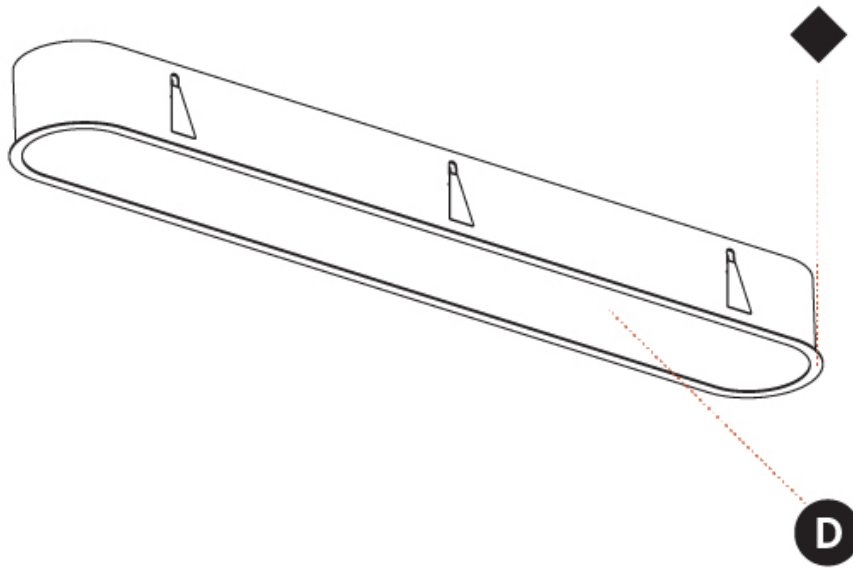

SMOOTHLINE RECESSED

A37761-

PROJECT _____

TYPE _____

SPECIFIER _____

QUANTITY _____

DATE _____