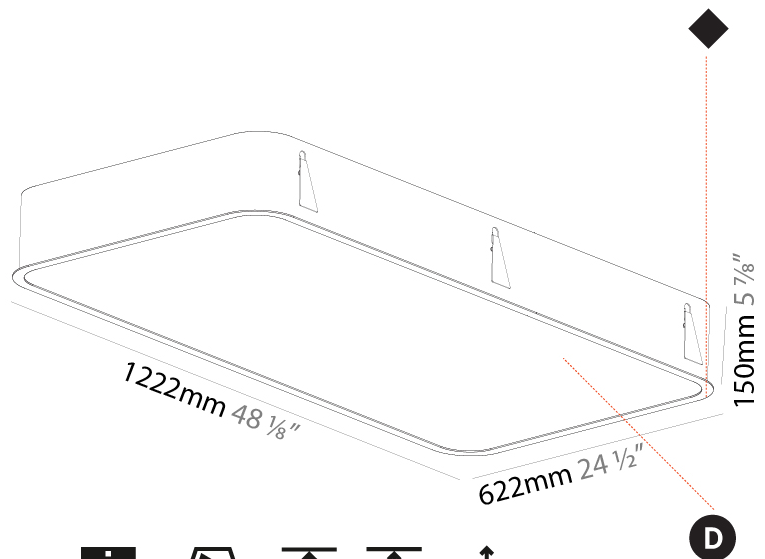

PHYSICAL

Shape: Square
Length (mm): 1222
Length (in): 48 7/8
Width (mm): 622
Width (in): 24 1/2
Height (mm): 150
Height (in): 5 7/8
Ceiling Thickness (mm): 10 / 12.5 / 15 / 25
Ceiling Thickness (in): 3/8 or 1/2 or 9/16 or 1
Min. Recessing Depth (mm): 160
Min. Recessing Depth (in): 6 5/16
Light Distribution: Direct
Weight (kg): 24.4
Weight (lbs): 53.68
Diffuser: PMMA - Opal or Micro-Prism
Fixture Finish: SSR / BKV / CWI / CRY / HAB / LAG / UFT / ITA / RUA / RUR / MIC / FTG / MYG / TWT / LOD / PUS / FRO / FUP / KIA / POP / BLS / SPG / MEY / GOH / GUM / CHC / COM / ABZ / JAG / OBR / MOS / ROR
Fixture Material: Extruded Aluminum / Steel
Cut-out Measurements: 1205mm / 47 7/16" x 605mm / 23 13/16"

ELECTRICAL

Lamp Type: LED (Zhaga Standard)
Input Wattage (W): 108.9
Total Output Wattage (W): 99
Dimming: Non-Dimmable
Driver Included: Yes
Driver Location: Integrated
Driver Type: Constant Current - Universal
Driver Class: Class 2
Input Voltage (V): 120 - 277
Constant Current (MA): 350
Upon Request: (Not included - see components) Integral: 0-10Vdc dimming / Phase dimming 120Vac only

LED

Color Temperature (°K): 3000 / 3500 / 4000
Max. Delivered Lumen (lm): 11050 / 11221 / 11450
CRI: >80 CRI
Efficiency (%): 0.827
Lamp Life (hrs): 50000

OPTICAL

RATINGS AND CERTIFICATIONS

Certified By: Certified for North American Standards
IP rating: IP20