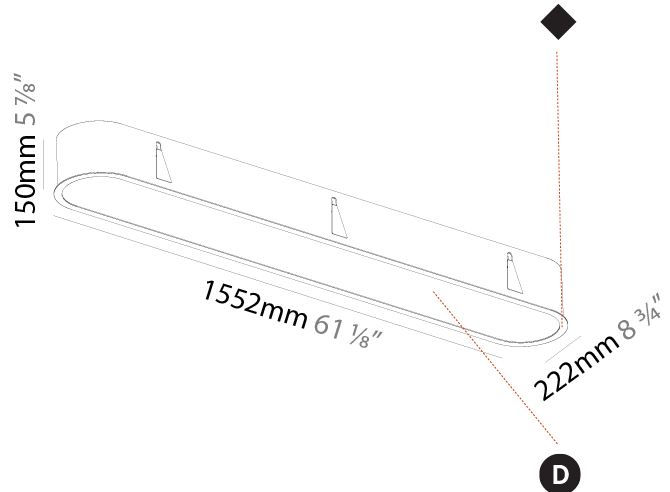

PHYSICAL

Shape: Oval
Length (mm): 1552
Length (in): 61 1/8
Width (mm): 222
Width (in): 8 3/4
Depth (mm): 150
Depth (in): 5 7/8
Ceiling Thickness (mm): 10 / 12.5 / 15 / 25
Ceiling Thickness (in): 3/8 or 1/2 or 9/16 or 1
Min. Recessing Depth (mm): 160
Min. Recessing Depth (in): 6 5/16
Light Distribution: Direct
Weight (kg): 8.895
Weight (lbs): 19.57
Diffuser: PMMA - Opal or Micro-Prism
Fixture Finish: SSR / BKV / CWI / CRY / HAB / LAG / UFT / ITA / RUA / RUR / MIC / FTG / MYG / TWT / LOD / PUS / FRO / FUP / KIA / POP / BLS / SPG / MEY / GOH / GUM / CHC / COM / ABZ / JAG / OBR / MOS / ROR
Fixture Material: Extruded Aluminum / Steel
Cut-out Measurements: 1535mm / 60 7/16" x 205mm / 8 1/16"

ELECTRICAL

Lamp Type: LED (Zhaga Standard)
Input Wattage (W): 52.8
Total Output Wattage (W): 45
Dimming: Tri-Mode (Non-Dimming and Phase Dimming (120Vac only) and 0-10V Dimming)
Driver Included: Yes
Driver Location: Integrated
Driver Type: Constant Current - Universal
Driver Class: Class 2
Input Voltage (V): 120 - 277
Constant Current (MA): 500

LED

Color Temperature (°K): 3000 / 3500 / 4000
Max. Delivered Lumen (lm): 3570 / 3842 / 3920
CRI: >80 CRI
Lamp Life (hrs): 50000

OPTICAL

RATINGS AND CERTIFICATIONS

Certified By: Certified for North American Standards
IP rating: IP20

PROJECT
TYPE
SPECIFIER
QUANTITY
DATE