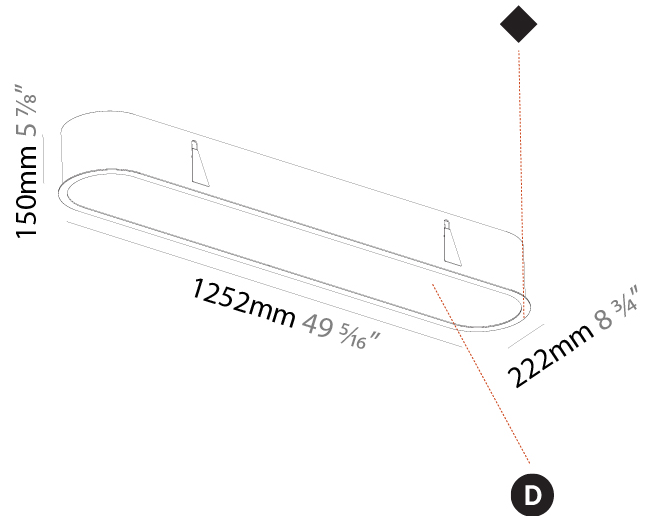

PHYSICAL

Shape: Oval
Length (mm): 1252
Length (in): 49 5/16
Width (mm): 222
Width (in): 8 3/4
Depth (mm): 150
Depth (in): 5 7/8
Ceiling Thickness (mm): 10 / 12.5 / 15 / 25
Ceiling Thickness (in): 3/8 or 1/2 or 9/16 or 1
Min. Recessing Depth (mm): 160
Min. Recessing Depth (in): 6 5/16
Light Distribution: Direct
Weight (kg): 7.634
Weight (lbs): 16.80
Diffuser: PMMA - Opal or Micro-Prism
Fixture Finish: SSR / BKV / CWI / CRY / HAB / LAG / UFT / ITA / RUA / RUR / MIC / FTG / MYG / TWT / LOD / PUS / FRO / FUP / KIA / POP / BLS / SPG / MEY / GOH / GUM / CHC / COM / ABZ / JAG / OBR / MOS / ROR
Fixture Material: Extruded Aluminum / Steel
Cut-out Measurements: 1235mm / 48 5/8" x 205mm / 8 1/16"

ELECTRICAL

Lamp Type: LED (Zhaga Standard)
Input Wattage (W): 41.8
Total Output Wattage (W): 36
Dimming: Tri-Mode (Non-Dimming and Phase Dimming (120Vac only) and 0-10V Dimming)
Driver Included: Yes
Driver Location: Integrated
Driver Type: Constant Current - Universal
Driver Class: Class 2
Input Voltage (V): 120 - 277
Constant Current (MA): 500

LED

Color Temperature (°K): 3000 / 3500 / 4000
Max. Delivered Lumen (lm): 2860 / 3077 / 3140
CRI: >80 CRI
Lamp Life (hrs): 50000

OPTICAL

RATINGS AND CERTIFICATIONS

Certified By: Certified for North American Standards
IP rating: IP20

PROJECT
TYPE
SPECIFIER
QUANTITY
DATE