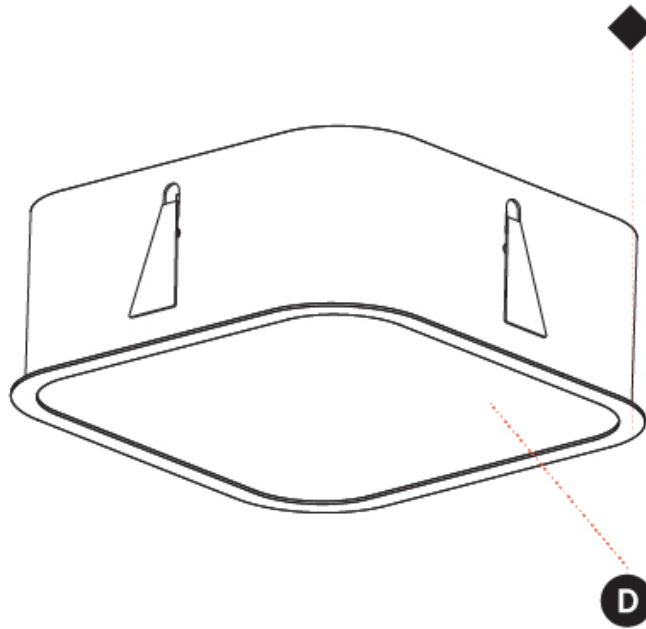

SMOOTHY STANDARD RECESSED

A37595-

PROJECT	_____
TYPE	_____
SPECIFIER	_____
QUANTITY	_____
DATE	_____