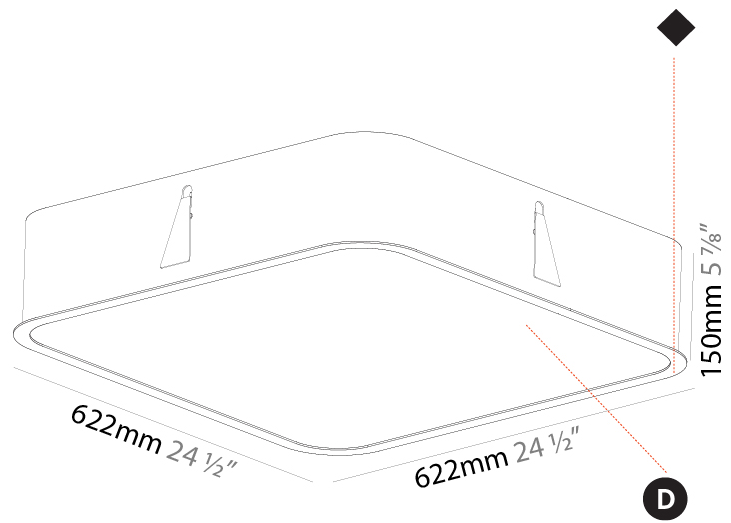

PHYSICAL

Shape: Square
Length (mm): 622
Length (in): 24 1/2
Width (mm): 622
Width (in): 24 1/2
Height (mm): 150
Height (in): 5 7/8
Ceiling Thickness (mm): 10 / 12.5 / 15 / 25
Ceiling Thickness (in): 3/8 or 1/2 or 9/16 or 1
Min. Recessing Depth (mm): 160
Min. Recessing Depth (in): 6 5/16
Light Distribution: Direct
Weight (kg): 12.317
Weight (lbs): 27.10
Diffuser: PMMA - Opal or Micro-Prism
Fixture Finish: SSR / BKV / CWI / CRY / HAB / LAG / UFT / ITA / RUA / RUR / MIC / FTG / MYG / TWT / LOD / PUS / FRO / FUP / KIA / POP / BLS / SPG / MEY / GOH / GUM / CHC / COM / ABZ / JAG / OBR / MOS / ROR
Fixture Material: Extruded Aluminum / Steel
Cut-out Measurements: 605mm / 23 13/16" x 605mm / 23 13/16"

ELECTRICAL

Lamp Type: LED (Zhaga Standard)
Input Wattage (W): 55
Total Output Wattage (W): 49.7
Dimming: Non-Dimmable
Driver Included: Yes
Driver Location: Integrated
Driver Type: Constant Current - Universal
Driver Class: Class 2
Input Voltage (V): 120 - 277
Constant Current (MA): 350
Upon Request: (Not included - see components) Integral: 0-10Vdc dimming / Phase dimming 120Vac only

LED

Color Temperature (°K): 3000 / 3500 / 4000
Max. Delivered Lumen (lm): 5520 / 5606 / 5720
Nominal Lumen (lm): 6680lm
CRI: >80 CRI
Efficiency (%): 0.827
Lamp Life (hrs): 50000

OPTICAL

RATINGS AND CERTIFICATIONS

Certified By: Certified for North American Standards
IP rating: IP20