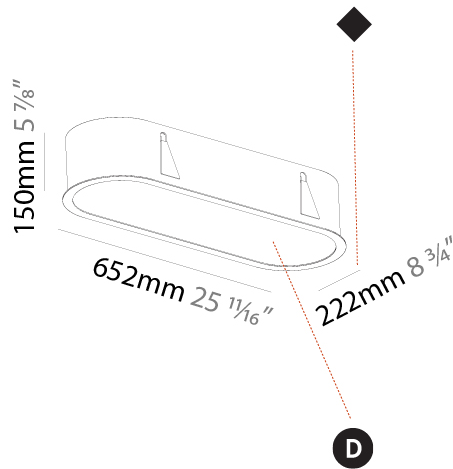

Series: Smoothy
Subseries: Smoothline
Brand: Prolicht
Division: Architectural
Mounting Type: Recessed
Mounting Location: Ceiling
Subcategory: Ambient

PHYSICAL

Shape: Oval
Length (mm): 652
Length (in): 25 11/16
Width (mm): 222
Width (in): 8 3/4
Depth (mm): 150
Depth (in): 5 7/8
Ceiling Thickness (mm): 10 / 12.5 / 15 / 25
Ceiling Thickness (in): 3/8 or 1/2 or 9/16 or 1
Min. Recessing Depth (mm): 160
Min. Recessing Depth (in): 6 5/16
Light Distribution: Direct
Weight (kg): 4.033
Weight (lbs): 8.87
Diffuser: PMMA - Opal or Micro-Prism
Fixture Finish: SSR / BKV / CWI / CRY / HAB / LAG / UFT / ITA / RUA / RUR / MIC / FTG / MYG / TWT / LOD / PUS / FRO / FUP / KIA / POP / BLS / SPG / MEY / GOH / GUM / CHC / COM / ABZ / JAG / OBR / MOS / ROR
Fixture Material: Extruded Aluminum / Steel
Cut-out Measurements: 635mm / 25" x 205mm / 8 1/16"

ELECTRICAL

Lamp Type: LED (Zhaga Standard)
Input Wattage (W): 21
Total Output Wattage (W): 18
Dimming: Tri-Mode (Non-Dimming and Phase Dimming (120Vac only) and 0-10V Dimming)
Driver Included: Yes
Driver Location: Integrated
Driver Type: Constant Current - Universal
Driver Class: Class 2
Input Voltage (V): 120 - 277
Constant Current (MA): 500

LED

Color Temperature (°K): 3000 / 3500 / 4000
Max. Delivered Lumen (lm): 1430 / 1539 / 1570
CRI: >80 CRI
Lamp Life (hrs): 50000

OPTICAL

RATINGS AND CERTIFICATIONS

Certified By: Certified for North American Standards
IP rating: IP20

PROJECT
TYPE
SPECIFIER
QUANTITY
DATE