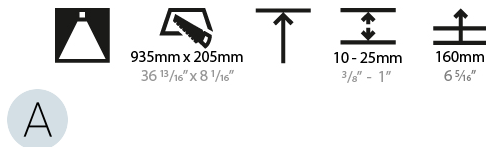

Series: Smoothy
Subseries: Smoothline
Brand: Prolicht
Division: Architectural
Mounting Type: Recessed
Mounting Location: Ceiling
Subcategory: Ambient

PHYSICAL

Shape: Oval
Length (mm): 952
Length (in): 37 1/2
Width (mm): 222
Width (in): 8 3/4
Depth (mm): 150
Depth (in): 5 7/8
Ceiling Thickness (mm): 10 / 12.5 / 15 / 25
Ceiling Thickness (in): 3/8 or 1/2 or 9/16 or 1
Min. Recessing Depth (mm): 160
Min. Recessing Depth (in): 6 5/16
Light Distribution: Direct
Weight (kg): 5.93
Weight (lbs): 13.05
Diffuser: PMMA - Opal or Micro-Prism
Fixture Finish: SSR / BKV / CWI / CRY / HAB / LAG / UFT / ITA / RUA / RUR / MIC / FTG / MYG / TWT / LOD / PUS / FRO / FUP / KIA / POP / BLS / SPG / MEY / GOH / GUM / CHC / COM / ABZ / JAG / OBR / MOS / ROR
Fixture Material: Extruded Aluminum / Steel
Cut-out Measurements: 935mm / 36 13/16" x 205mm / 8 1/16"

ELECTRICAL

Lamp Type: LED (Zhaga Standard)
Input Wattage (W): 31.9
Total Output Wattage (W): 27
Dimming: Tri-Mode (Non-Dimming and Phase Dimming (120Vac only) and 0-10V Dimming)
Driver Included: Yes
Driver Location: Integrated
Driver Type: Constant Current - Universal
Driver Class: Class 2
Input Voltage (V): 120 - 277
Constant Current (MA): 500

LED

Color Temperature (°K): 3000 / 3500 / 4000
Max. Delivered Lumen (lm): 2140 / 2303 / 2350
CRI: >80 CRI
Lamp Life (hrs): 50000

OPTICAL

RATINGS AND CERTIFICATIONS

Certified By: Certified for North American Standards
IP rating: IP20

PROJECT
TYPE
SPECIFIER
QUANTITY
DATE