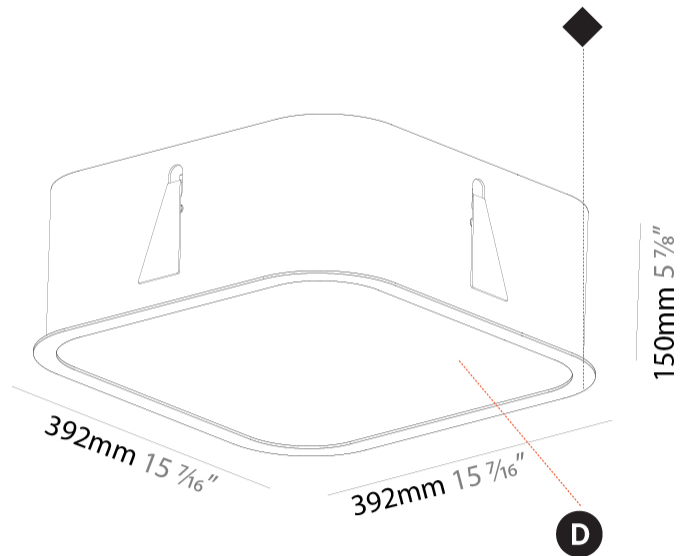

GENERAL

Series: Smoothy
Subseries: Smoothy Standard
Brand: Prolicht
Division: Architectural
Mounting Type: Recessed
Mounting Location: Ceiling
Subcategory: Ambient

PHYSICAL

Shape: Square
Length (mm): 392
Length (in): 15 7/16
Width (mm): 392
Width (in): 15 7/16
Height (mm): 150
Height (in): 5 7/8
Ceiling Thickness (mm): 10 / 12.5 / 15 / 25
Ceiling Thickness (in): 3/8 or 1/2 or 9/16 or 1
Min. Recessing Depth (mm): 160
Min. Recessing Depth (in): 6 5/16
Light Distribution: Direct
Weight (kg): 4.341
Weight (lbs): 9.57
Diffuser: PMMA - Opal or Micro-Prism
Fixture Finish: SSR / BKV / CWI / CRY / HAB / LAG / UFT / ITA / RUA / RUR / MIC / FTG / MYG / TWT / LOD / PUS / FRO / FUP / KIA / POP / BLS / SPG / MEY / GOH / GUM / CHC / COM / ABZ / JAG / OBR / MOS / ROR
Fixture Material: Extruded Aluminum / Steel
Cut-out Measurements: 375mm / 14 3/4" x 375mm / 14 3/4"

375mm x 375mm
14 3/4" x 14 3/4"

10 - 25mm
3/8" - 1"

160mm
6 5/16"

SMOOTHY STANDARD RECESSED

A37595-

PROJECT	_____
TYPE	_____
SPECIFIER	_____
QUANTITY	_____
DATE	_____

SMOOTHY STANDARD RECESSED

A37599-

GENERAL

Series: Smoothy
 Subseries: Smoothy Standard
 Brand: Prolicht
 Division: Architectural
 Mounting Type: Recessed
 Mounting Location: Ceiling
 Subcategory: Ambient

PHYSICAL

Shape: Square
 Length (mm): 622
 Length (in): 24 1/2
 Width (mm): 622
 Width (in): 24 1/2
 Height (mm): 150
 Height (in): 5 7/8
 Ceiling Thickness (mm): 10 / 12.5 / 15 / 25
 Ceiling Thickness (in): 3/8 or 1/2 or 9/16 or 1
 Min. Recessing Depth (mm): 160
 Min. Recessing Depth (in): 6 5/16
 Light Distribution: Direct
 Weight (kg): 12.317
 Weight (lbs): 27.10
 Diffuser: PMMA - Opal or Micro-Prism
 Fixture Finish: SSR / BKV / CWI / CRY / HAB / LAG / UFT / ITA / RUA / RUR / MIC / FTG / MYG / TWT / LOD / PUS / FRO / FUP / KIA / POP / BLS / SPG / MEY / GOH / GUM / CHC / COM / ABZ / JAG / OBR / MOS / ROR
 Fixture Material: Extruded Aluminum / Steel
 Cut-out Measurements: 605mm / 23 13/16" x 605mm / 23 13/16"